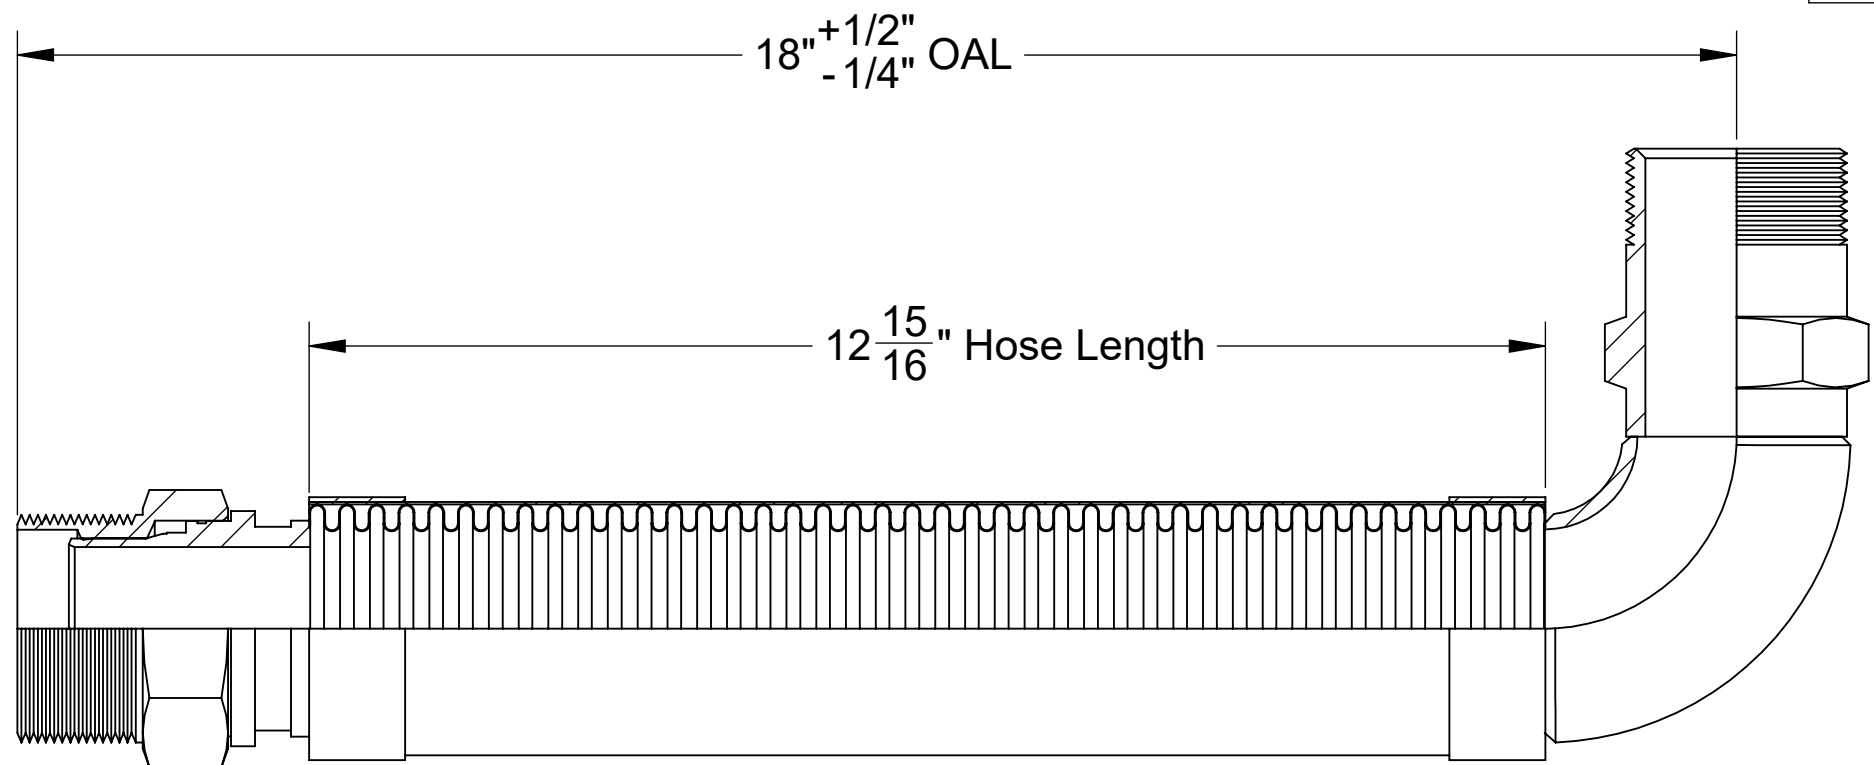

8 7 6 5 4 3 2 1

REVISIONS			
REV.	DESCRIPTION	DATE	APPROVED
-		8/21/2023	

----- COMPONENTS LIST -----

ITEM #	QTY.	PART NUMBER	DESCRIPTION	MATERIAL	WEIGHT
1	1	HOSE	300 Series Stainless Corrugated Hose	Stainless Steel	0.74
2	2	BRAID	300 Series Stainless Steel	Stainless Steel	0.06
3	1	BRAID COLLAR	0.05" Thick	Stainless Steel	0.09
4	1	2" MALE SWIVEL	2" Male Swivel, 2"x11-1/2" Thread, 2.38" Hex	Stainless Steel	0.93
5	1	2" ELBOW	2" Short Radius Elbow, Sch. 40	Stainless Steel	0.61
6	1	2" MALE	2" Male, 2"x11-1/2" Thread, 2.38" Hex	Stainless Steel	1.18

HOSE MASTER

1233 East 222nd Street • Cleveland, Ohio 44117
(800) 221-2319 • Fax: (216) 481-7557 • www.hosemaster.com
Cleveland • Houston • Atlanta • Reno

ISO 9001
Registered Quality System

REFERENCE: Fire-Shield - 2" Male Swivel x 2" 90 Degree Male x 18" OAL

DATE: 9/7/2023

DESCRIPTION:
2" ID x 18" OAL 300 Series Stainless Corrugated Hose covered by 300 Series Stainless Braid. UL Approved 2" Male Swivel Connector x 2" ID 90 Degree Male Connector

PROJECTION:

DRAWING # **FSSME0200x18**

REV. SHEET 1 OF 1

8 7 6 5 4 3 2 1