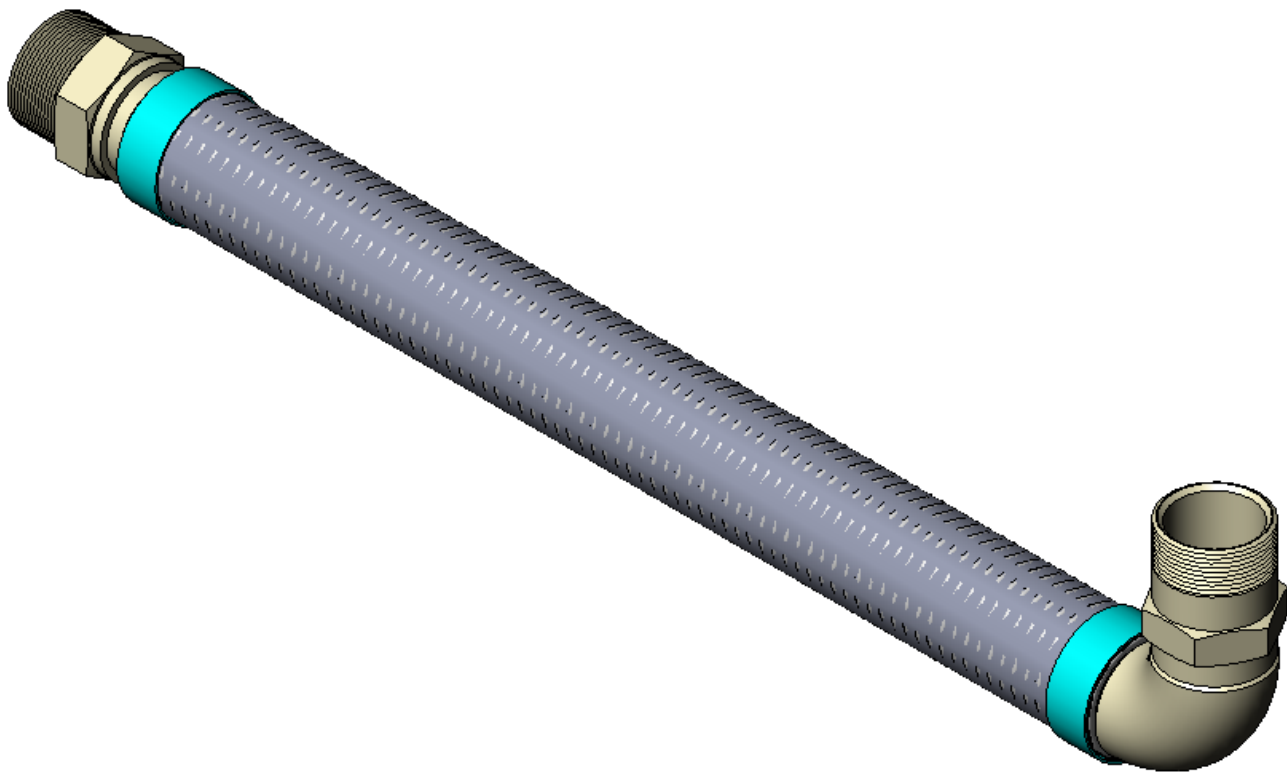

8 7 6 5 4 3 2 1

REVISIONS			
REV.	DESCRIPTION	DATE	APPROVED
-		8/21/2023	

----- COMPONENTS LIST -----

ITEM #	QTY.	PART NUMBER	DESCRIPTION	MATERIAL	WEIGHT
1	1	HOSE	300 Series Stainless Corrugated Hose	Stainless Steel	1.42
2	2	BRAID	300 Series Stainless Steel	Stainless Steel	0.12
3	1	BRAID COLLAR	0.05" Thick	Stainless Steel	0.09
4	1	2" MALE SWIVEL	2" Male Swivel, 2"x11-1/2" Thread, 2.38" Hex	Stainless Steel	0.93
5	1	2" ELBOW	2" Short Radius Elbow, Sch. 40	Stainless Steel	0.61
6	1	2" MALE	2" Male, 2"x11-1/2" Thread, 2.38" Hex	Stainless Steel	1.18

HOSE MASTER

1233 East 222nd Street • Cleveland, Ohio 44117
(800) 221-2319 • Fax: (216) 481-7557 • www.hosemaster.com
Cleveland • Houston • Atlanta • Reno

ISO 9001
Registered Quality System

REFERENCE: Fire-Shield - 2" Male Swivel x 2" 90 Degree Male x 30" OAL

DATE: 9/7/2023

DESCRIPTION:
2" ID x 30" OAL 300 Series Stainless Corrugated Hose covered by 300 Series Stainless Braid. UL Approved 2" Male Swivel Connector x 2" ID 90 Degree Male Connector

PROJECTION:

DRAWING # **FSSME0200x30**

REV. SHEET 1 OF 1

8 7 6 5 4 3 2 1