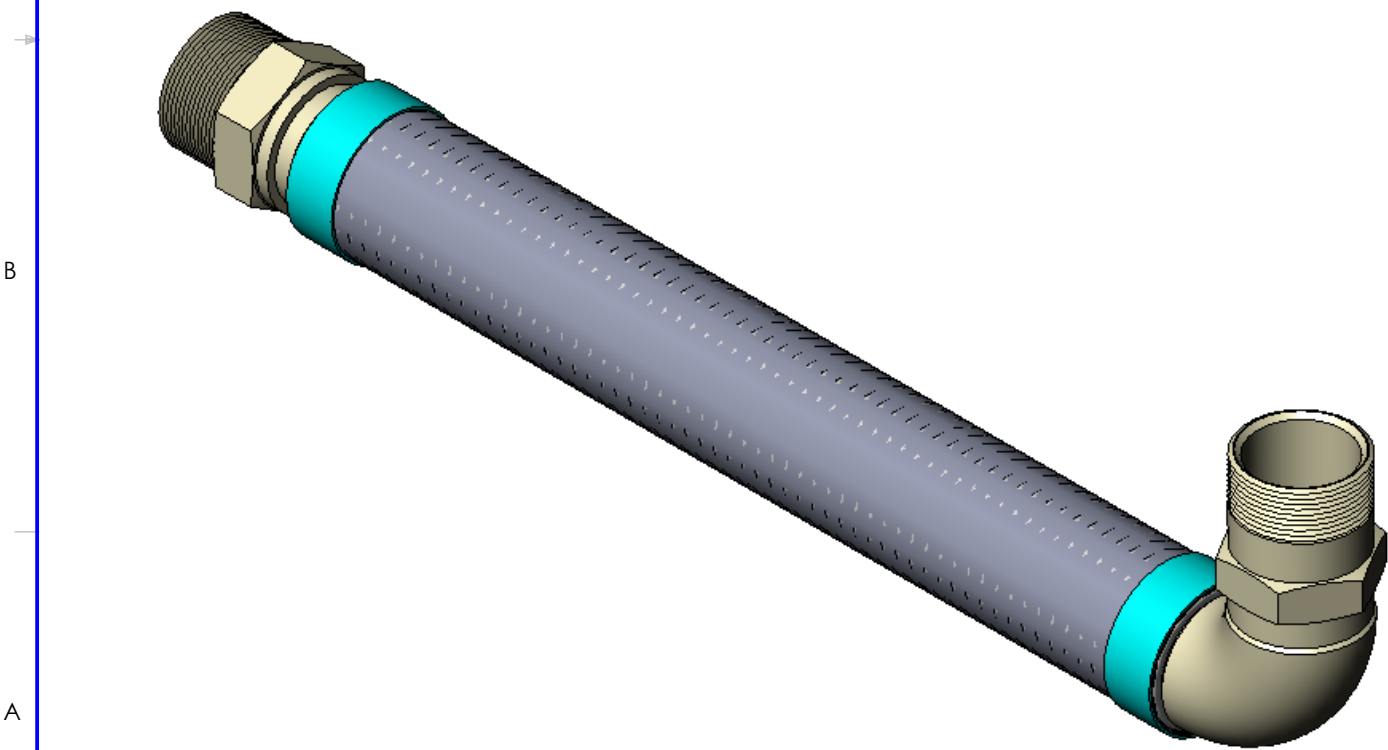

8 7 6 5 4 3 2 1

REVISIONS			
REV.	DESCRIPTION	DATE	APPROVED
-		8/21/2023	

----- COMPONENTS LIST -----

ITEM #	QTY.	PART NUMBER	DESCRIPTION	MATERIAL	WEIGHT
1	1	HOSE	300 Series Stainless Corrugated Hose	Stainless Steel	1.08
2	2	BRAID	300 Series Stainless Steel	Stainless Steel	0.09
3	1	BRAID COLLAR	0.05" Thick	Stainless Steel	0.09
4	1	2" MALE SWIVEL	2" Male Swivel, 2"x11-1/2" Thread, 2.38" Hex	Stainless Steel	0.93
5	1	2" ELBOW	2" Short Radius Elbow, Sch. 40	Stainless Steel	0.61
6	1	2" MALE	2" Male, 2"x11-1/2" Thread, 2.38" Hex	Stainless Steel	1.18

HOSE MASTER

1233 East 222nd Street • Cleveland, Ohio 44117
(800) 221-2319 • Fax: (216) 481-7557 • www.hosemaster.com
Cleveland • Houston • Atlanta • Reno

ISO 9001
Registered Quality System

REFERENCE: Fire-Shield - 2" Male Swivel x 2" 90 Degree Male x 24" OAL

DATE: 9/7/2023

DESCRIPTION:
2" ID x 24" OAL 300 Series Stainless Corrugated Hose covered by 300 Series Stainless Braid. UL Approved 2" Male Swivel Connector x 2" ID 90 Degree Male Connector

PROJECTION:

DRAWING # **FSSME0200x24**

REV. SHEET 1 OF 1

8 7 6 5 4 3 2 1