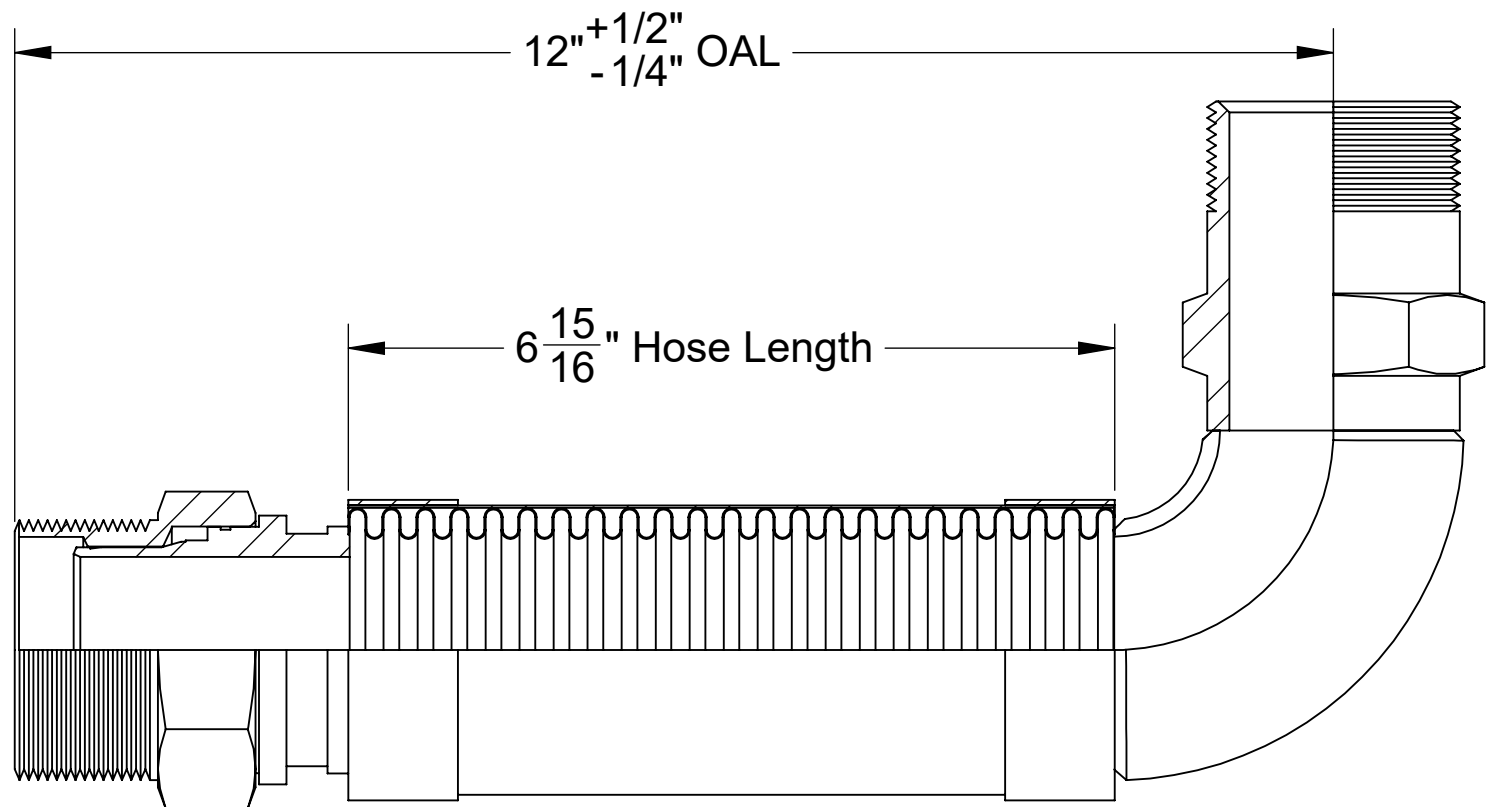

| REVISIONS | | | |
|-----------|-------------|-----------|----------|
| REV. | DESCRIPTION | DATE | APPROVED |
| - | | 8/21/2023 | |

----- COMPONENTS LIST -----

| ITEM # | QTY. | PART NUMBER | DESCRIPTION | MATERIAL | WEIGHT |
|--------|------|----------------|--|-----------------|--------|
| 1 | 1 | HOSE | 300 Series Stainless Corrugated Hose | Stainless Steel | 0.41 |
| 2 | 2 | BRAID | 300 Series Stainless Steel | Stainless Steel | 0.03 |
| 3 | 1 | BRAID COLLAR | 0.05" Thick | Stainless Steel | 0.09 |
| 4 | 1 | 2" MALE SWIVEL | 2" Male Swivel, 2"x11-1/2" Thread, 2.38" Hex | Stainless Steel | 0.93 |
| 5 | 1 | 2" ELBOW | 2" Short Radius Elbow, Sch. 40 | Stainless Steel | 0.61 |
| 6 | 1 | 2" MALE | 2" Male, 2"x11-1/2" Thread, 2.38" Hex | Stainless Steel | 1.18 |

HOSE MASTER

1233 East 222nd Street • Cleveland, Ohio 44117
 (800) 221-2319 • Fax: (216) 481-7557 • www.hosemaster.com
 Cleveland • Houston • Atlanta • Reno

ISO 9001
 Registered Quality System

REFERENCE: Fire-Shield - 2" Male Swivel x 2" 90 Degree Male x 12" OAL

DATE: 9/7/2023

DESCRIPTION:
 2" ID x 12" OAL 300 Series Stainless Corrugated Hose covered by 300 Series Stainless Braid. UL Approved 2" Male Swivel Connector x 2" ID 90 Degree Male Connector

PROJECTION: