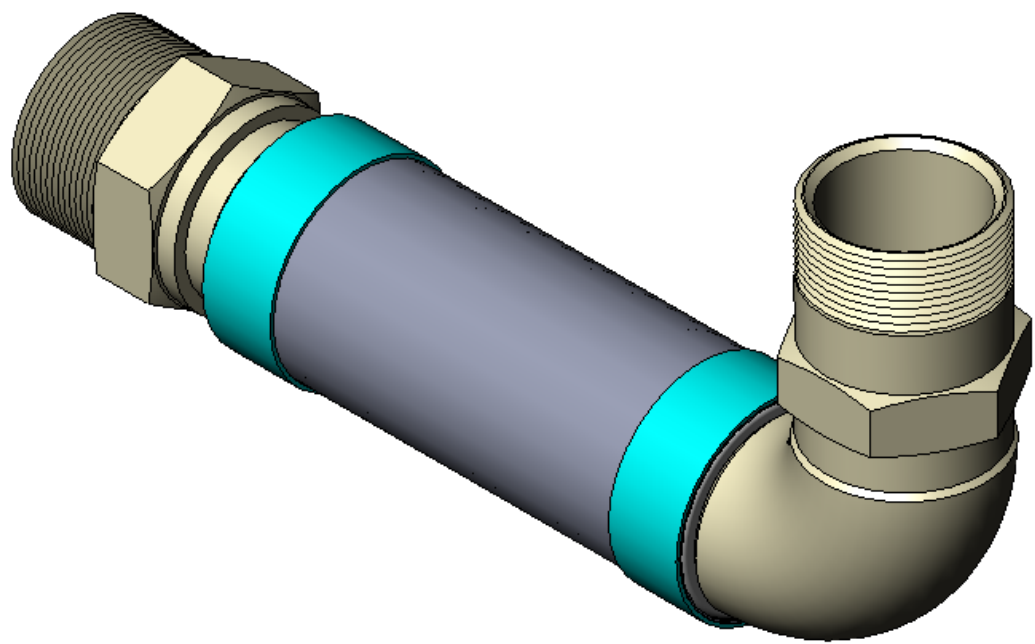

| REVISIONS | | | |
|-----------|-------------|-----------|----------|
| REV. | DESCRIPTION | DATE | APPROVED |
| - | | 8/21/2023 | |

----- COMPONENTS LIST -----

| ITEM # | QTY. | PART NUMBER | DESCRIPTION | MATERIAL | WEIGHT |
|--------|------|----------------|--|-----------------|--------|
| 1 | 1 | HOSE | 300 Series Stainless Corrugated Hose | Stainless Steel | 0.41 |
| 2 | 2 | BRAID | 300 Series Stainless Steel | Stainless Steel | 0.03 |
| 3 | 1 | BRAID COLLAR | 0.05" Thick | Stainless Steel | 0.09 |
| 4 | 1 | 2" MALE SWIVEL | 2" Male Swivel, 2"x11-1/2" Thread, 2.38" Hex | Stainless Steel | 0.93 |
| 5 | 1 | 2" ELBOW | 2" Short Radius Elbow, Sch. 40 | Stainless Steel | 0.61 |
| 6 | 1 | 2" MALE | 2" Male, 2"x11-1/2" Thread, 2.38" Hex | Stainless Steel | 1.18 |

HOSE MASTER

1233 East 222nd Street • Cleveland, Ohio 44117
 (800) 221-2319 • Fax: (216) 481-7557 • www.hosemaster.com
 Cleveland • Houston • Atlanta • Reno

ISO 9001
 Registered Quality System

REFERENCE: Fire-Shield - 2" Male Swivel x 2" 90 Degree Male x 12" OAL

DATE: 9/7/2023

DESCRIPTION:
 2" ID x 12" OAL 300 Series Stainless Corrugated Hose covered by 300 Series Stainless Braid. UL Approved 2" Male Swivel Connector x 2" ID 90 Degree Male Connector

PROJECTION:

DATE: 9/7/2023

DESCRIPTION:
 2" ID x 15" OAL 300 Series Stainless Corrugated Hose covered by 300 Series Stainless Braid. UL Approved 2" Male Swivel Connector x 2" ID 90 Degree Male Connector

PROJECTION: