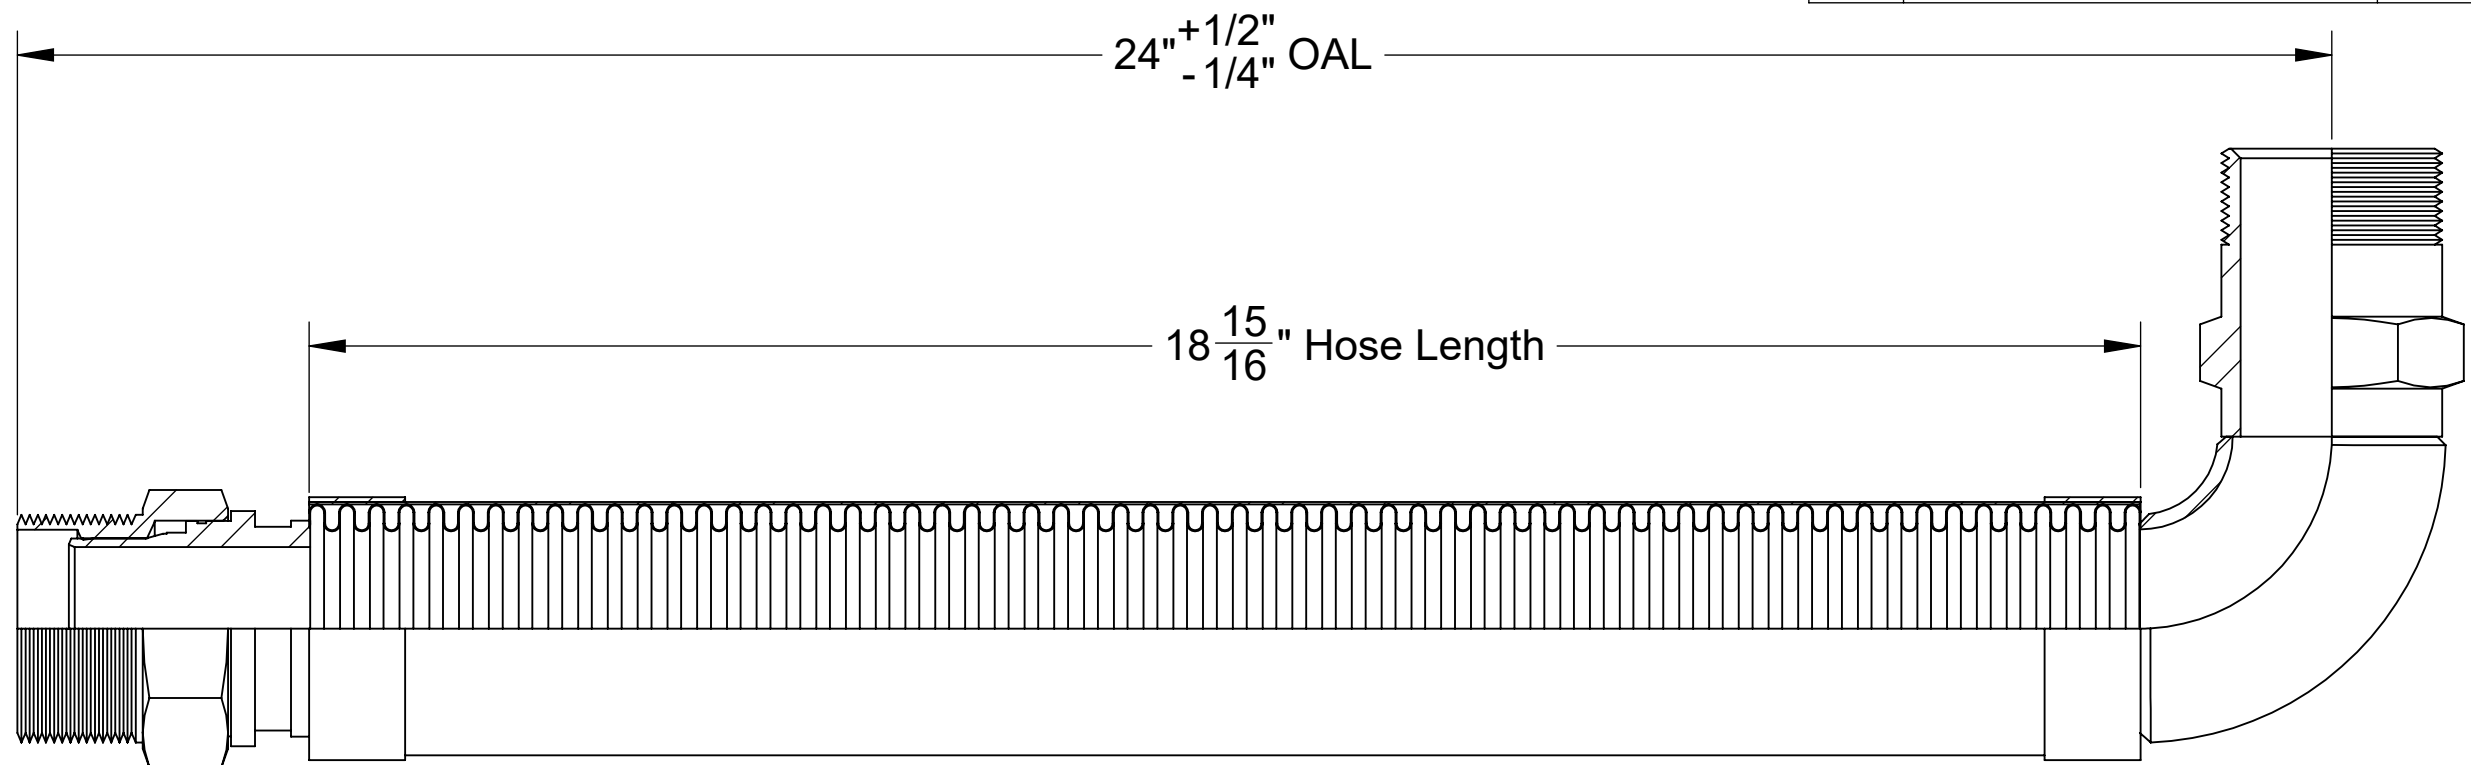

8 7 6 5 4 3 2 1

REVISIONS			
REV.	DESCRIPTION	DATE	APPROVED
-		8/21/2023	

----- COMPONENTS LIST -----

ITEM #	QTY.	PART NUMBER	DESCRIPTION	MATERIAL	WEIGHT
1	1	HOSE	300 Series Stainless Corrugated Hose	Stainless Steel	1.08
2	2	BRAID	300 Series Stainless Steel	Stainless Steel	0.09
3	1	BRAID COLLAR	0.05" Thick	Stainless Steel	0.09
4	1	2" MALE SWIVEL	2" Male Swivel, 2"x11-1/2" Thread, 2.38" Hex	Stainless Steel	0.93
5	1	2" ELBOW	2" Short Radius Elbow, Sch. 40	Stainless Steel	0.61
6	1	2" MALE	2" Male, 2"x11-1/2" Thread, 2.38" Hex	Stainless Steel	1.18

HOSE MASTER

1233 East 222nd Street • Cleveland, Ohio 44117
(800) 221-2319 • Fax: (216) 481-7557 • www.hosemaster.com
Cleveland • Houston • Atlanta • Reno

ISO 9001
Registered Quality System

REFERENCE: Fire-Shield - 2" Male Swivel x 2" 90 Degree Male x 24" OAL

DATE: 9/7/2023

DESCRIPTION:
2" ID x 24" OAL 300 Series Stainless Corrugated Hose covered by 300 Series Stainless Braid. UL Approved 2" Male Swivel Connector x 2" ID 90 Degree Male Connector

PROJECTION:

DRAWING # **FSSME0200x24**

REV. SHEET 1 OF 1

8 7 6 5 4 3 2 1