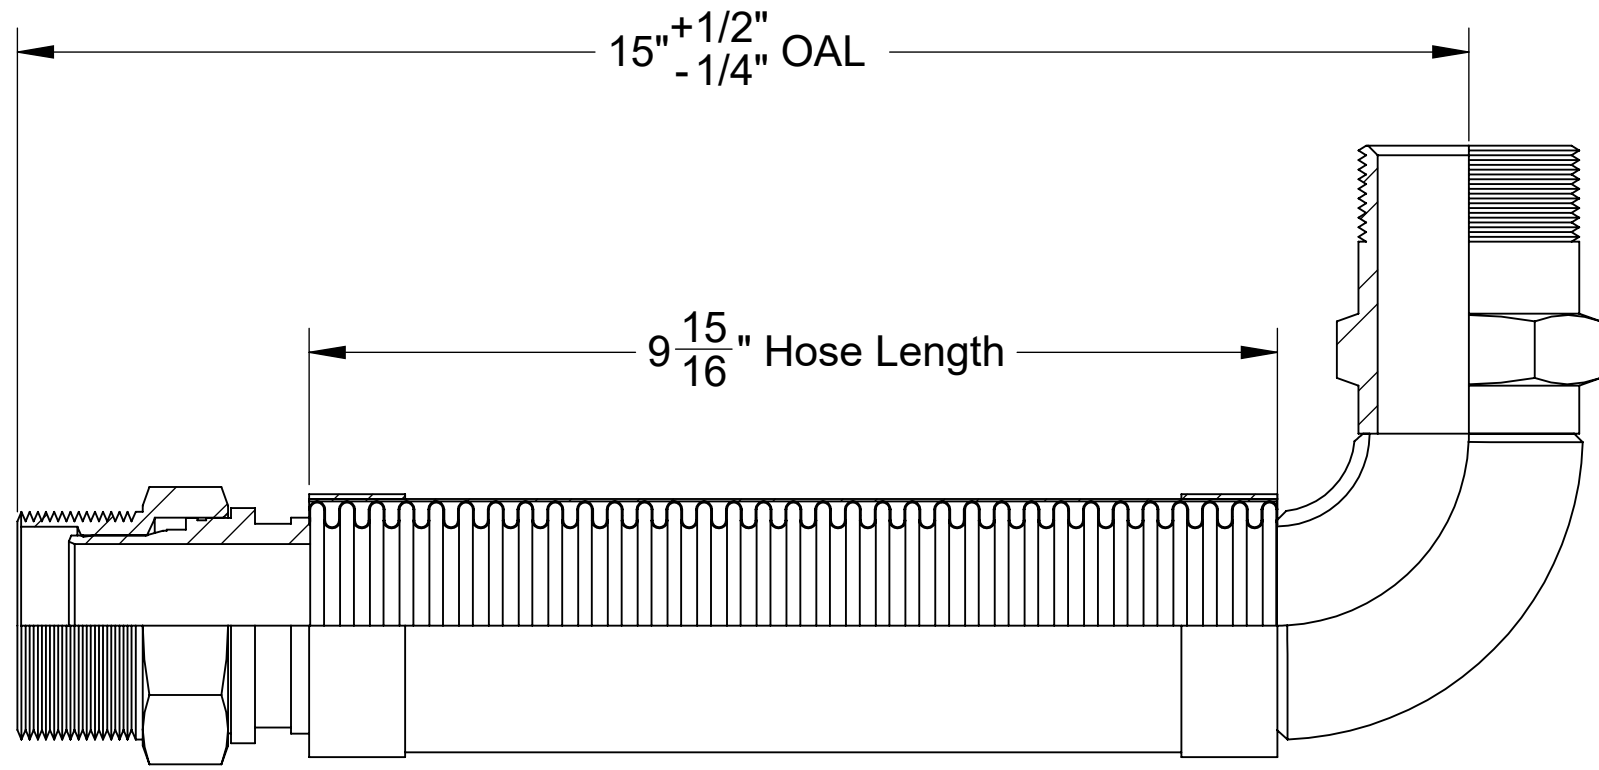

8 7 6 5 4 3 2 1

REVISIONS			
REV.	DESCRIPTION	DATE	APPROVED
-		8/21/2023	

----- COMPONENTS LIST -----

ITEM #	QTY.	PART NUMBER	DESCRIPTION	MATERIAL	WEIGHT
1	1	HOSE	300 Series Stainless Corrugated Hose	Stainless Steel	0.57
2	2	BRAID	300 Series Stainless Steel	Stainless Steel	0.05
3	1	BRAID COLLAR	0.05" Thick	Stainless Steel	0.09
4	1	2" MALE SWIVEL	2" Male Swivel, 2"x11-1/2" Thread, 2.38" Hex	Stainless Steel	0.93
5	1	2" ELBOW	2" Short Radius Elbow, Sch. 40	Stainless Steel	0.61
6	1	2" MALE	2" Male, 2"x11-1/2" Thread, 2.38" Hex	Stainless Steel	1.18

HOSE MASTER

1233 East 222nd Street • Cleveland, Ohio 44117
(800) 221-2319 • Fax: (216) 481-7557 • www.hosemaster.com
Cleveland • Houston • Atlanta • Reno

ISO 9001
Registered Quality System

REFERENCE: Fire-Shield - 2" Male Swivel x 2" 90 Degree Male x 15" OAL

DATE: 9/7/2023

DESCRIPTION:
2" ID x 15" OAL 300 Series Stainless Corrugated Hose covered by 300 Series Stainless Braid. UL Approved 2" Male Swivel Connector x 2" ID 90 Degree Male Connector

PROJECTION:

DRAWING # **FSSME0200x15**

REV. SHEET 1 OF 1

8 7 6 5 4 3 2 1