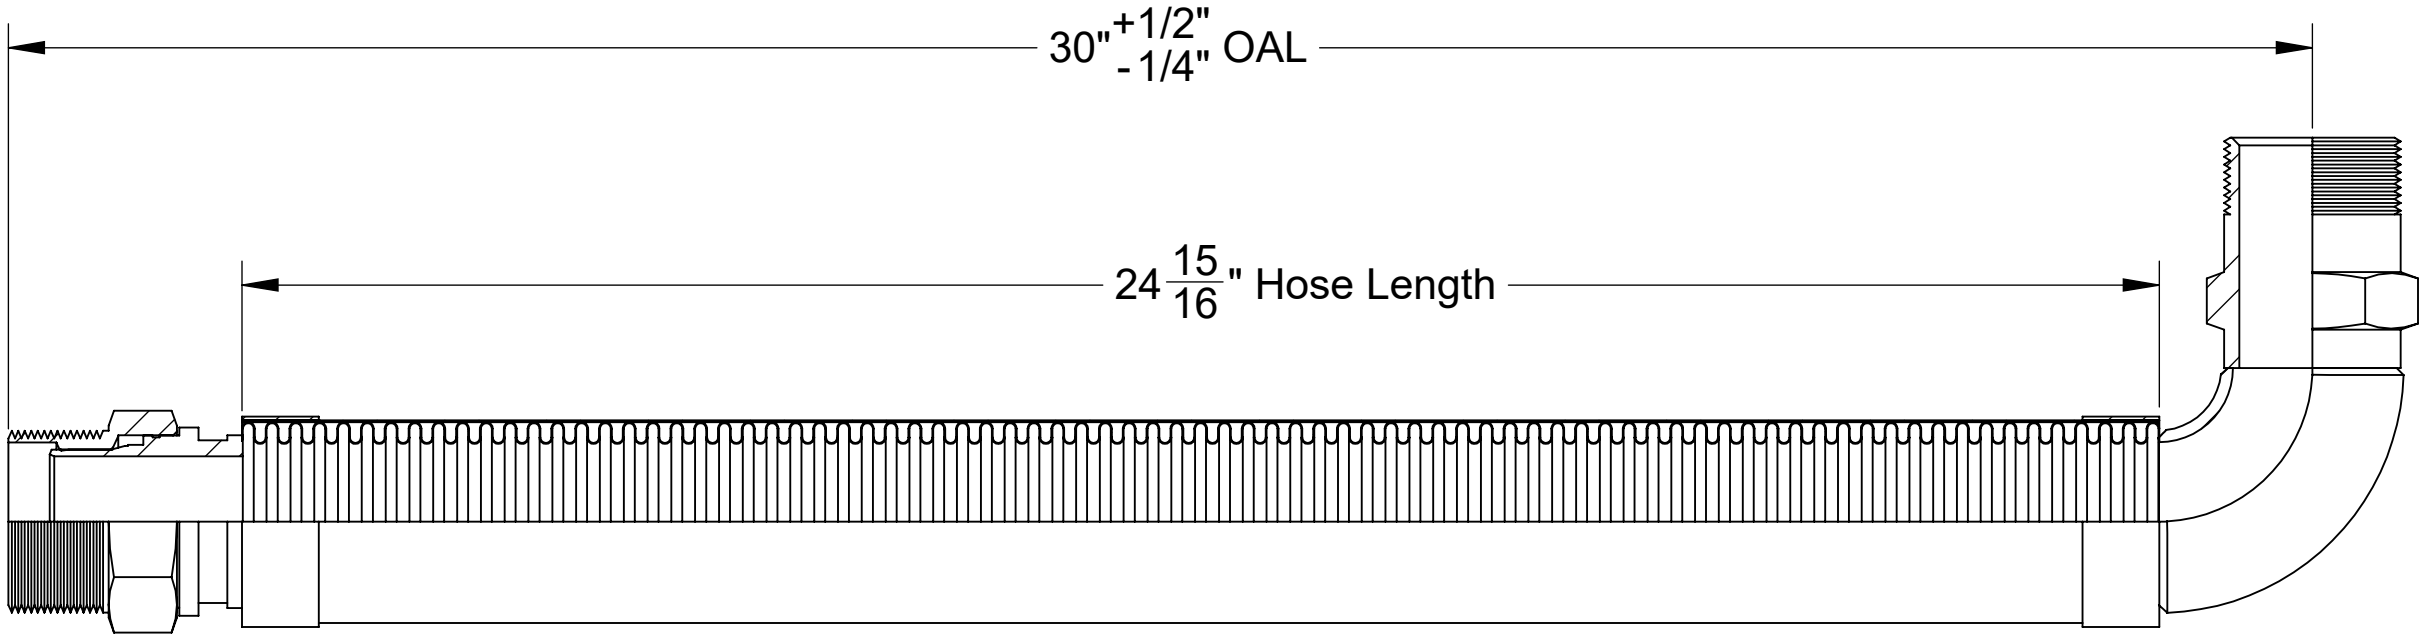

8 7 6 5 4 3 2 1

REVISIONS			
REV.	DESCRIPTION	DATE	APPROVED
-		8/21/2023	

----- COMPONENTS LIST -----

ITEM #	QTY.	PART NUMBER	DESCRIPTION	MATERIAL	WEIGHT
1	1	HOSE	300 Series Stainless Corrugated Hose	Stainless Steel	1.42
2	2	BRAID	300 Series Stainless Steel	Stainless Steel	0.12
3	1	BRAID COLLAR	0.05" Thick	Stainless Steel	0.09
4	1	2" MALE SWIVEL	2" Male Swivel, 2"x11-1/2" Thread, 2.38" Hex	Stainless Steel	0.93
5	1	2" ELBOW	2" Short Radius Elbow, Sch. 40	Stainless Steel	0.61
6	1	2" MALE	2" Male, 2"x11-1/2" Thread, 2.38" Hex	Stainless Steel	1.18

HOSE MASTER

1233 East 222nd Street • Cleveland, Ohio 44117
(800) 221-2319 • Fax: (216) 481-7557 • www.hosemaster.com
Cleveland • Houston • Atlanta • Reno

ISO 9001
Registered Quality System

REFERENCE: Fire-Shield - 2" Male Swivel x 2" 90 Degree Male x 30" OAL

DATE: 9/7/2023

DESCRIPTION:
2" ID x 30" OAL 300 Series Stainless Corrugated Hose covered by 300 Series Stainless Braid. UL Approved 2" Male Swivel Connector x 2" ID 90 Degree Male Connector

PROJECTION:

DRAWING # **FSSME0200x30**

REV. SHEET 1 OF 1

8 7 6 5 4 3 2 1