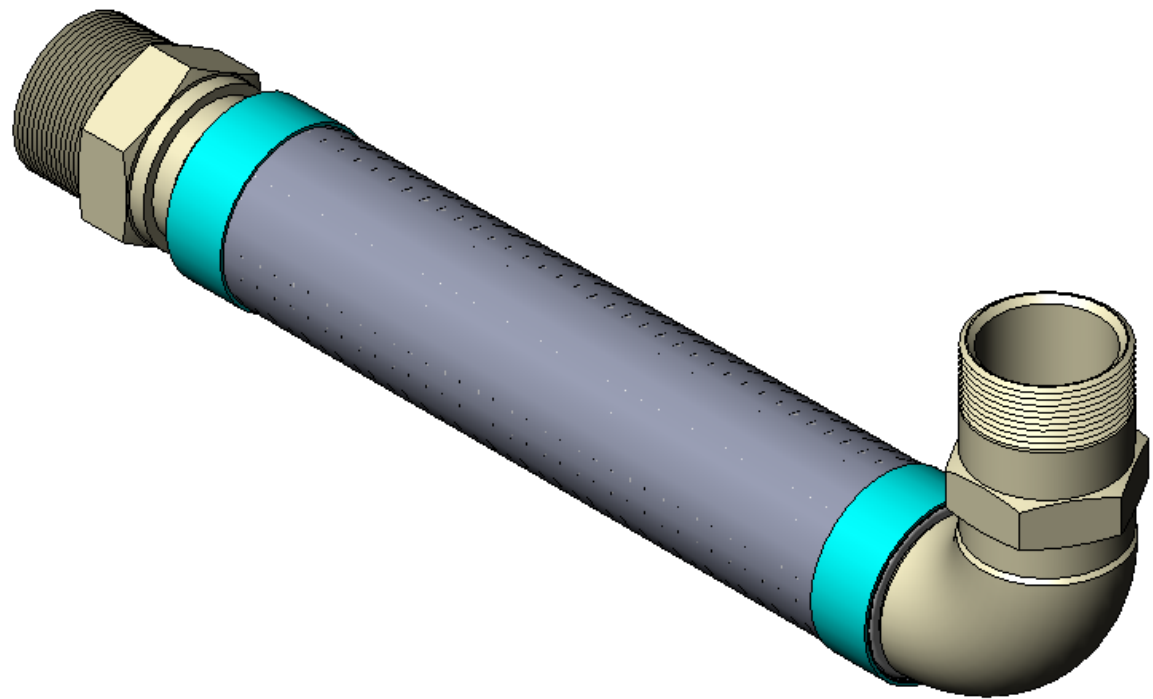

DATE: 9/7/2023

DESCRIPTION:
 2" ID x 15" OAL 300 Series Stainless Corrugated Hose covered by 300 Series Stainless Braid. UL Approved 2" Male Swivel Connector x 2" ID 90 Degree Male Connector

PROJECTION:

----- COMPONENTS LIST -----

| ITEM # | QTY. | PART NUMBER | DESCRIPTION | MATERIAL | WEIGHT |
|--------|------|----------------|--|-----------------|--------|
| 1 | 1 | HOSE | 300 Series Stainless Corrugated Hose | Stainless Steel | 0.74 |
| 2 | 2 | BRAID | 300 Series Stainless Steel | Stainless Steel | 0.06 |
| 3 | 1 | BRAID COLLAR | 0.05" Thick | Stainless Steel | 0.09 |
| 4 | 1 | 2" MALE SWIVEL | 2" Male Swivel, 2"x11-1/2" Thread, 2.38" Hex | Stainless Steel | 0.93 |
| 5 | 1 | 2" ELBOW | 2" Short Radius Elbow, Sch. 40 | Stainless Steel | 0.61 |
| 6 | 1 | 2" MALE | 2" Male, 2"x11-1/2" Thread, 2.38" Hex | Stainless Steel | 1.18 |