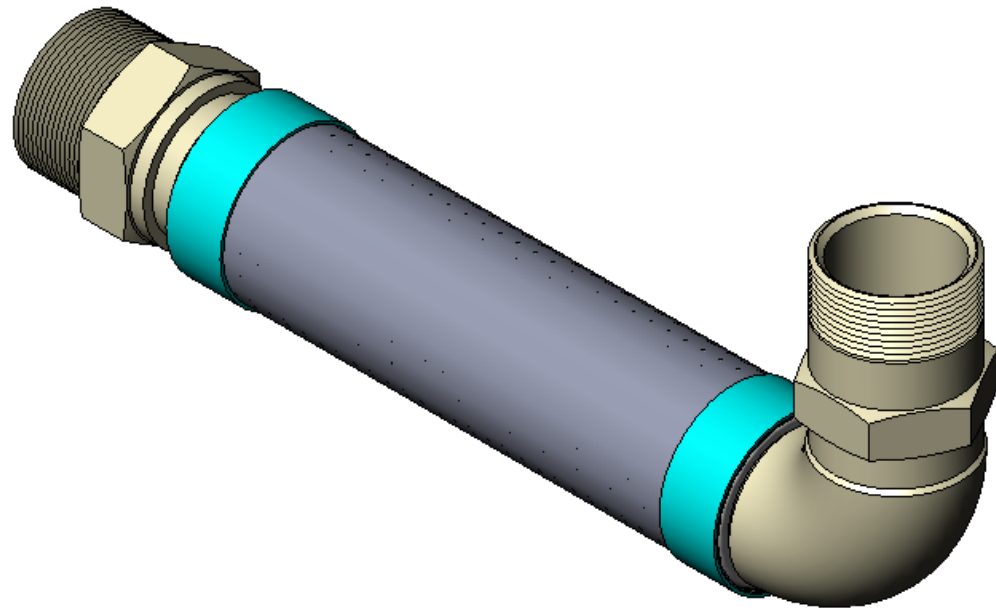

8 7 6 5 4 3 2 1

REVISIONS			
REV.	DESCRIPTION	DATE	APPROVED
-		8/21/2023	

----- COMPONENTS LIST -----

ITEM #	QTY.	PART NUMBER	DESCRIPTION	MATERIAL	WEIGHT
1	1	HOSE	300 Series Stainless Corrugated Hose	Stainless Steel	0.57
2	2	BRAID	300 Series Stainless Steel	Stainless Steel	0.05
3	1	BRAID COLLAR	0.05" Thick	Stainless Steel	0.09
4	1	2" MALE SWIVEL	2" Male Swivel, 2"x11-1/2" Thread, 2.38" Hex	Stainless Steel	0.93
5	1	2" ELBOW	2" Short Radius Elbow, Sch. 40	Stainless Steel	0.61
6	1	2" MALE	2" Male, 2"x11-1/2" Thread, 2.38" Hex	Stainless Steel	1.18

HOSE MASTER

1233 East 222nd Street • Cleveland, Ohio 44117
(800) 221-2319 • Fax: (216) 481-7557 • www.hosemaster.com
Cleveland • Houston • Atlanta • Reno

ISO 9001
Registered Quality System

REFERENCE: Fire-Shield - 2" Male Swivel x 2" 90 Degree Male x 15" OAL

DATE: 9/7/2023

DESCRIPTION:
2" ID x 15" OAL 300 Series Stainless Corrugated Hose covered by 300 Series Stainless Braid. UL Approved 2" Male Swivel Connector x 2" ID 90 Degree Male Connector

PROJECTION:

DRAWING # **FSSME0200x15**

REV. SHEET 1 OF 1

8 7 6 5 4 3 2 1